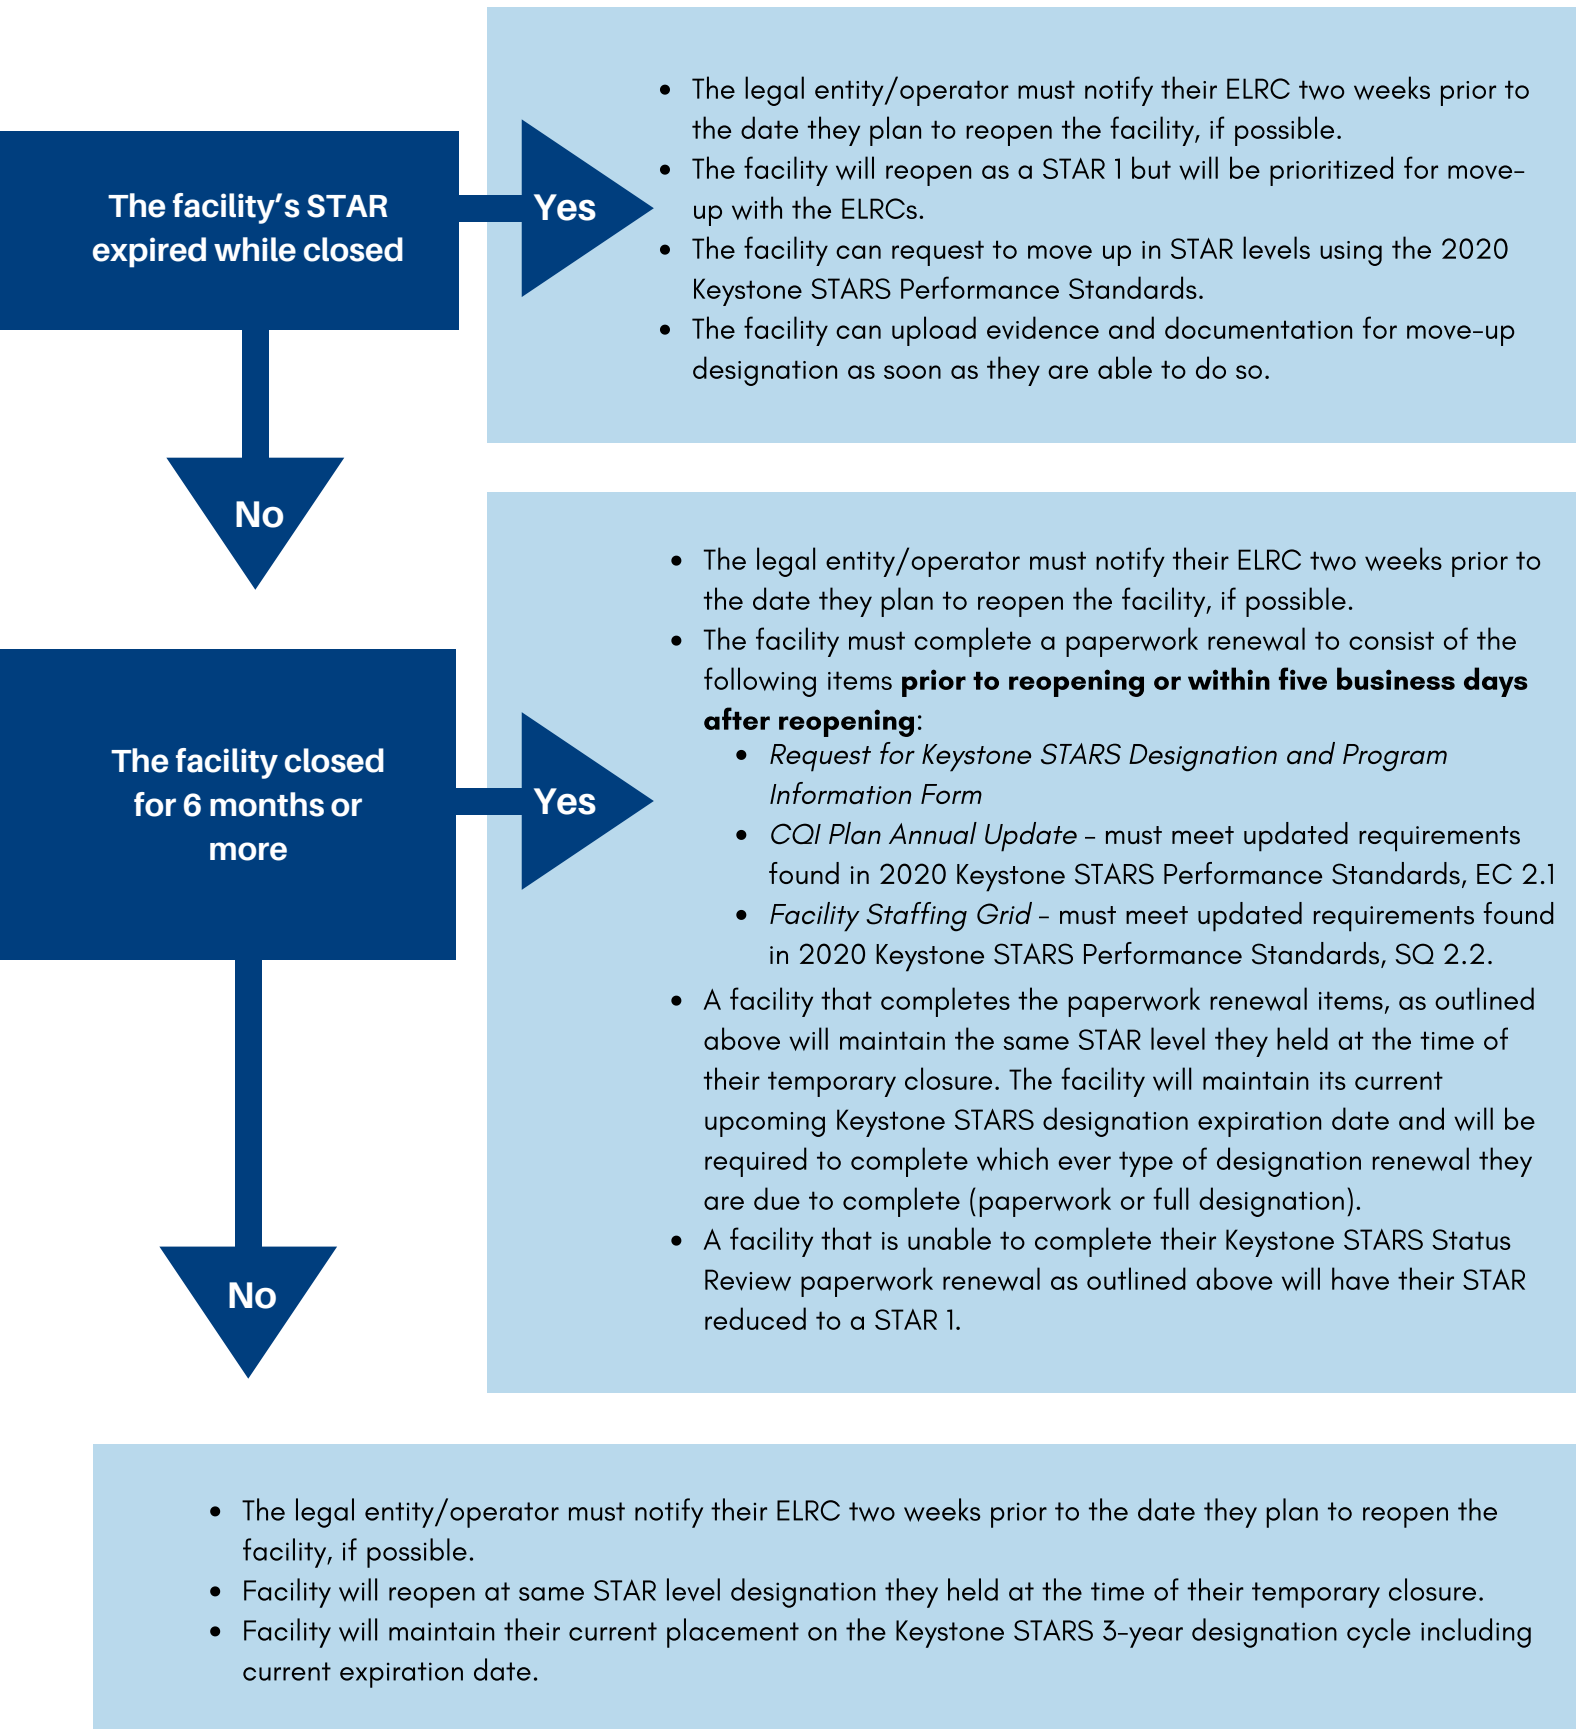

Reopening of Keystone STARS Child Care Facilities

Following a Temporary Closure Due to COVID-19

Contact information for the appropriate ELRC can be found at www.raiseyourstar.org.