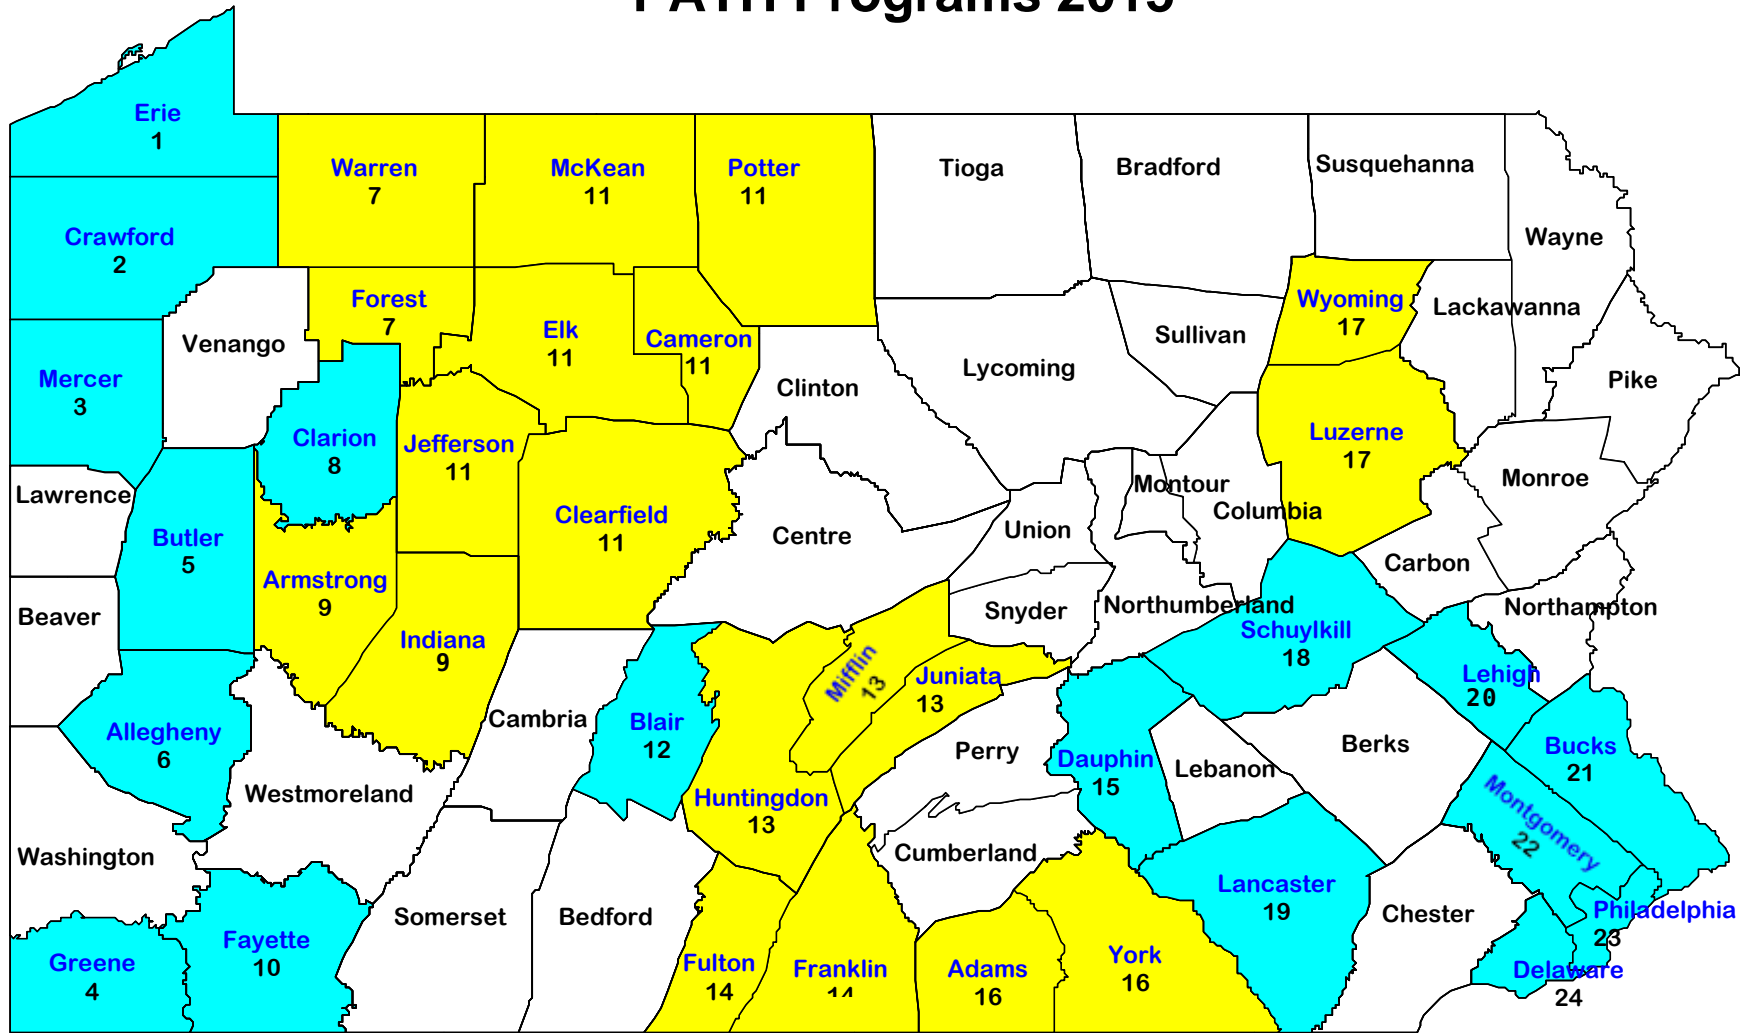

Pennsylvania PATH Programs 2015

Individual County Program
 Two or more counties combined for one PATH program
 No PATH program

Please note: County numbering indicates individual PATH programs; counties sharing the same number are part of the same PATH program contract. PA has 24 total PATH programs.